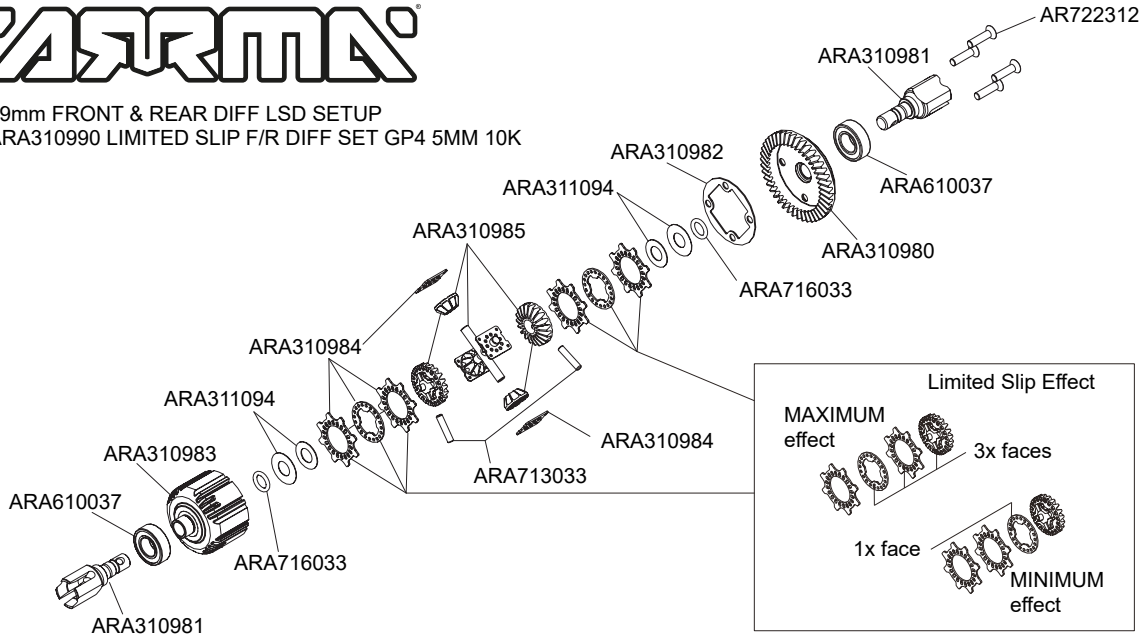

29mm CENTER DIFF LSD SETUP
ARA310991 LIMITED SLIP CENTER DIFF SET 50T 100K

29mm FRONT & REAR DIFF LSD SETUP
ARA310990 LIMITED SLIP F/R DIFF SET GP4 5MM 10K

29mm FRONT & REAR DIFF OPEN SETUP
ARA311066 OPEN F/R DIFF SET GP4 5MM 10K