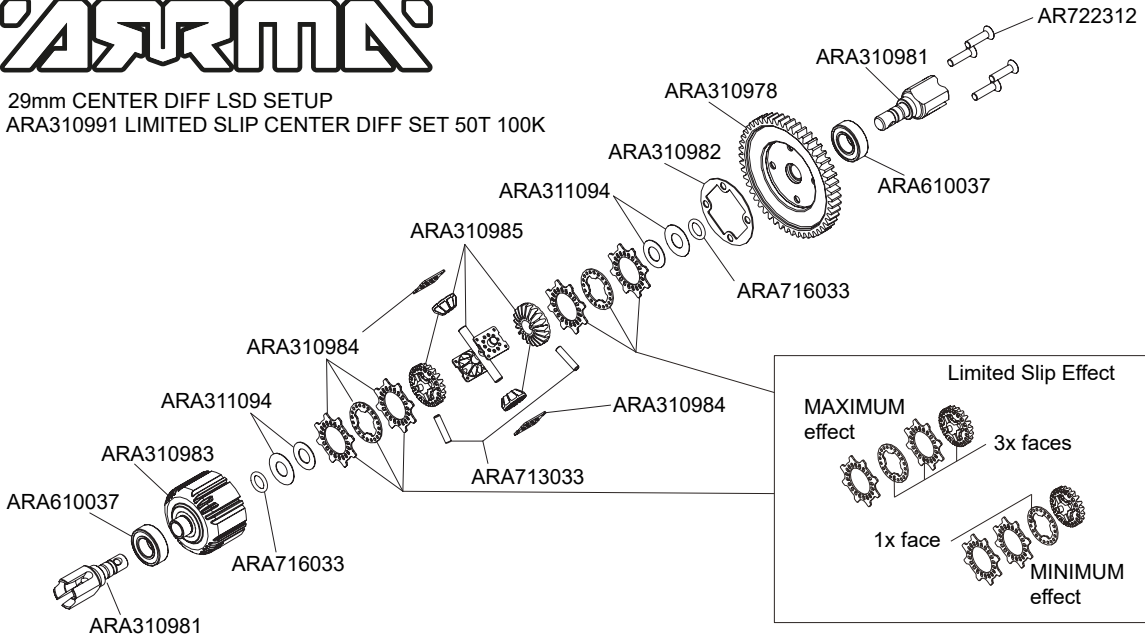

29mm CENTER DIFF LSD SETUP
ARA310991 LIMITED SLIP CENTER DIFF SET 50T 100K

29mm FRONT & REAR DIFF LSD SETUP
ARA310990 LIMITED SLIP F/R DIFF SET GP4 5MM 10K

29mm FRONT & REAR DIFF OPEN SETUP
ARA311066 OPEN F/R DIFF SET GP4 5MM 10K