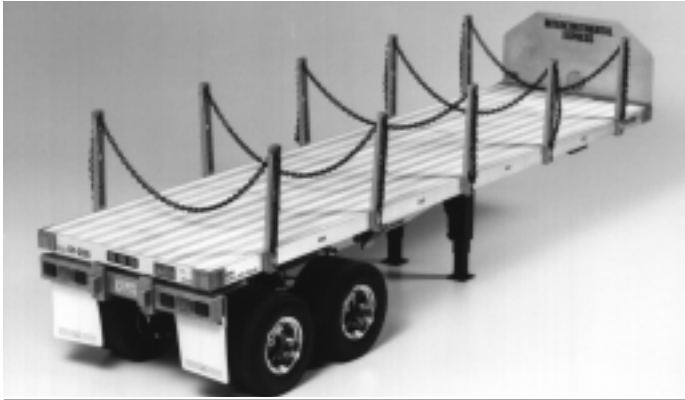

#56306 FLATBED SEMI-TRAILER

Scale: 1:14
Category: Tractor Truck

PART # DESCRIPTION

0005500	*1 B Parts (B1-B14)
0005501	C Parts (C1-C7)
0005605	*1 D Parts (D1-D11)
0115106	*1 Red Parts (S1, 2 pcs.)
0115171	Orange Parts (S1, 2 pcs.)
0445258	*2 V Parts (V1 & V2)
9805456	*2 Tire (2 pcs.)
4305373	*1 Deck Frame A
4305374	Deck Frame B
4305375	Deck Frame C
4005064	Chassis Frame L
4005065	Chassis Frame R
4305376	Lower Plate
6605004	Floor Board
4305377	Front Panel
4035050	Bumper Stay
9415258	Metal Parts Bag A
9415259	Metal Parts Bag B
9415260	Metal Parts Bag C
9415261	Metal Parts Bag D
50577	3x10mm Tapping Screw (MA3 x10)
50586	3mm Washer (MA6 x15)
50596	5mm Adjuster (MB3 x6)
50592	5mm Ball Connector (MB11 x10)
50573	2x8mm Tapping Screw (MB14 x10)
9805460	Leaf Spring (MC6 x2)
9805337	*1 Wheel Hub (MC21 x2)
9445640	Chain Bag
50038	Tool Set (Box wrench, Hex wrench, etc...)
9495240	Sticker & Tape
1055689	Instructions

R/C SPARE PARTS & HOP-UP OPTIONS

50411-D	Flex Sticker Sheet (Fluorescent Red)
50412	Flex Sticker Sheet (Fluorescent Yellow)
50413-D	Flex Sticker Sheet (Fluorescent Green)
53008	1150 Sealed Ball Bearing Set (4 pcs.)
53029	1150 Sealed Ball Bearing Set (2 pcs.)
56501	Tractor Truck Electrical Unit Set (Light & Backing Beeper)
56502	Semi-Trailer Light Set
56503	Tractor Truck Oil Shock (2 pcs.)
56504	Roof Spoiler
56505	Motorized Support Legs
56506	Animal Guard
56507	Telescopic Antenna
56510	Sound Unit for Tractor Trucks